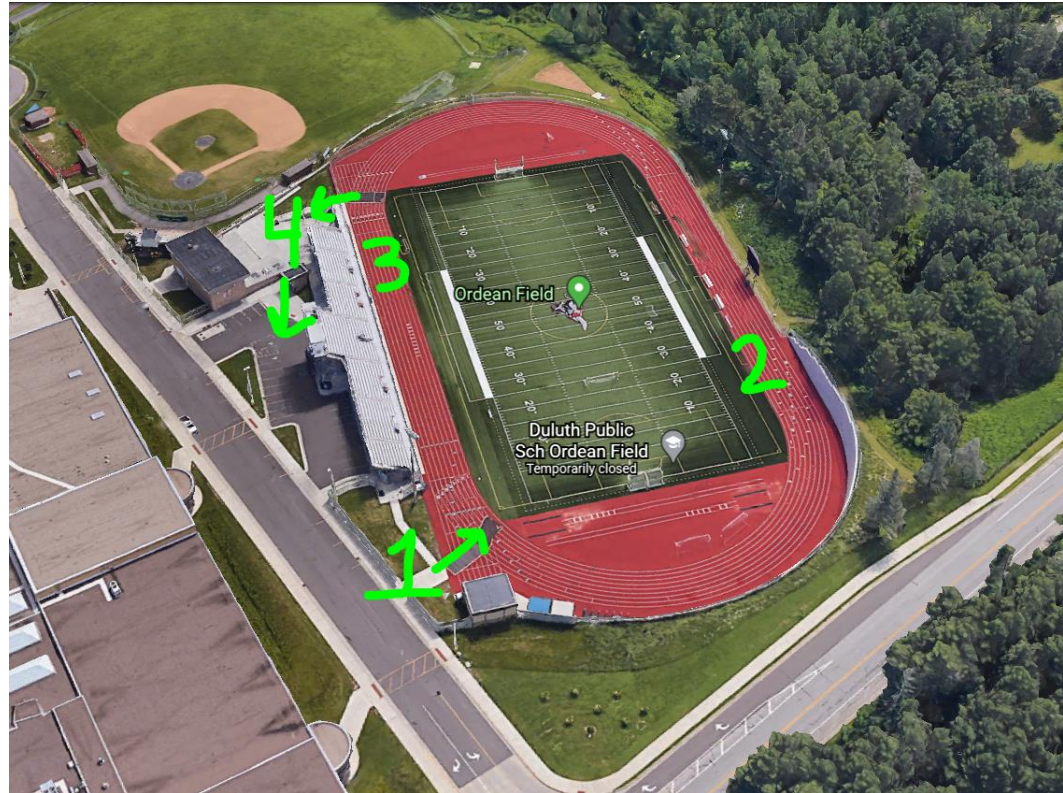

Duluth East Girls Soccer Pre-Season Camp Field Instructions

For the 2020 East Girls Soccer Pre-Season Camp this grid MUST be followed to ensure social distancing requirements.

- 1- Players will enter the field via the gate on Greyhound Drive
- 2- All players assigned to the “Red Group” will put all gear, water bottles, bags etc in this area at minimum 6 feet apart from teammates.
- 3- All players assigned to the “Grey Group” will put all gear, water bottles, bags etc in this area at minimum 6 feet apart from teammates.
- 4- Players will exit out the gate closest to the baseball field and out to the parking lot to be picked up.